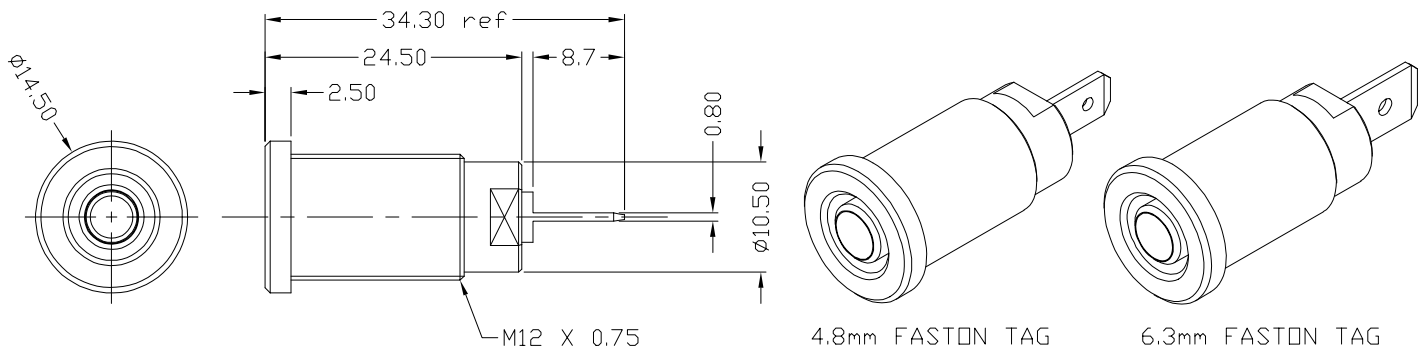

## 4mm PANEL SOCKET S16N

**FCR73575A**  
S16N/4.8 GREY WNW

**FCR73575B**  
S16N/4.8 BLACK WNW

**FCR7356B**  
S16N/6.3 BLACK WNW

**FCR73575G**  
S16N/4.8 GREEN WNW

**FCR73575L**  
S16N/4.8 BLUE WNW

**FCR7356**  
S16N/6.3 BLUE WNW

**FCR73575R**  
S16N/4.8 RED WNW

**FCR73575Y**  
S16N/4.8 YELLOW WNW

**FCR7356Y**  
S16N/6.3 YELLOW WNW

**FCR73575W**  
S16N/4.8 WHITE WNW

Shrouded, 4mm, nickel or tin plated socket. Mates with shrouded or unshrouded plugs.  
 Rated 1000V, CAT III. 24A for 4.8mm Faston  
 32A for 6.3mm Faston  
 Supplied with M12 slotted ring nut and washer.