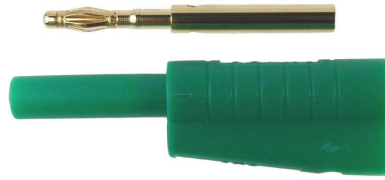

# CLIFF

## 2mm SHROUDED PLUG P18S

**FCR7366B**  
P18S 2mm PLUG  
SHROUDED BLACK

**FCR7366G**  
P18S 2mm PLUG  
SHROUDED GREEN

**FCR7366L**  
P18S 2mm PLUG  
SHROUDED BLUE

**FCR7366R**  
P18S 2mm PLUG  
SHROUDED RED

**FCR7366Y**  
P18S 2mm PLUG  
SHROUDED YELLOW

Rated 30V AC, 60V DC, 10A maximum.