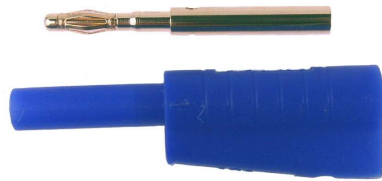

# CLIFF

## 2mm SHROUDED PLUG P18S

**FCR7366B**  
P18S 2mm PLUG  
SHROUDED BLACK

**FCR7366G**  
P18S 2mm PLUG  
SHROUDED GREEN

**FCR7366L**  
P18S 2mm PLUG  
SHROUDED BLUE

**FCR7366R**  
P18S 2mm PLUG  
SHROUDED RED

**FCR7366Y**  
P18S 2mm PLUG  
SHROUDED YELLOW

Rated 30V AC, 60V DC, 10A maximum.