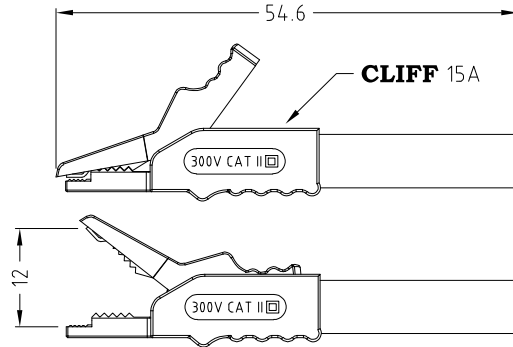

## CROCODILE CLIP CRC/02

Miniature croc clip used in applications where access is restricted. 4mm socket at rear accepts shrouded or unshrouded plugs.

Rated 300V CAT II. EN 61010-1 compliant.

**FCR7960B** - Black