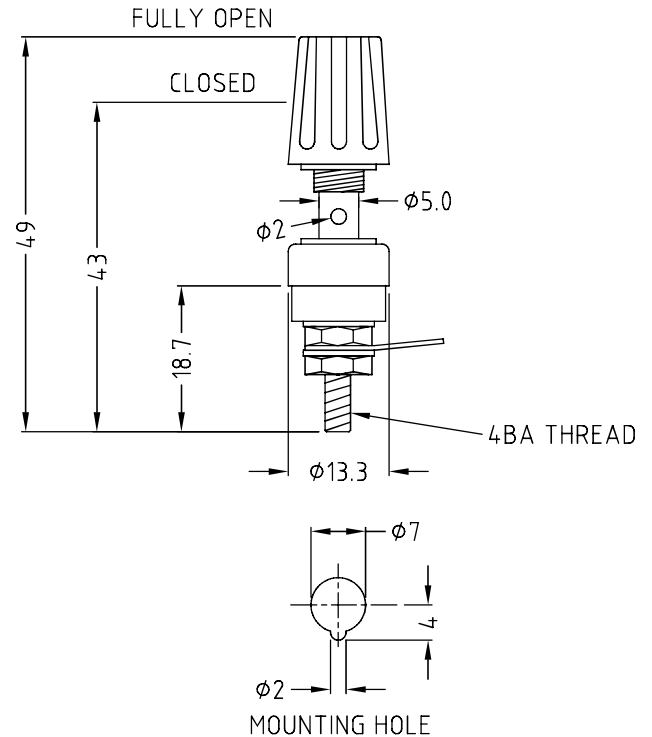

CLIFF

TERMINAL TP1

CL1505 - TP/1 BLACK
ASSEMBLED
CL1505U - TP/1 BLACK
UNASSEMBLED

CL1506 - TP/1 RED
ASSEMBLED
CL1506U - TP/1 RED
UNASSEMBLED

CL1507 - TP/1 BLUE
ASSEMBLED
CL1507U - TP/1 BLUE
UNASSEMBLED

CL1508 - TP/1 GREEN
ASSEMBLED
CL1508U - TP/1 GREEN
UNASSEMBLED

CL1511 - TP/1 BROWN
ASSEMBLED
CL1511U - TP/1 BROWN
UNASSEMBLED

CL1512 - TP/1 YELLOW
ASSEMBLED
CL1512U - TP/1 YELLOW
UNASSEMBLED

CL1509 - TP/1 WHITE
ASSEMBLED
CL1509U - TP/1 WHITE
UNASSEMBLED

Current Rating: 15A.
Flammability: Min UL94HB