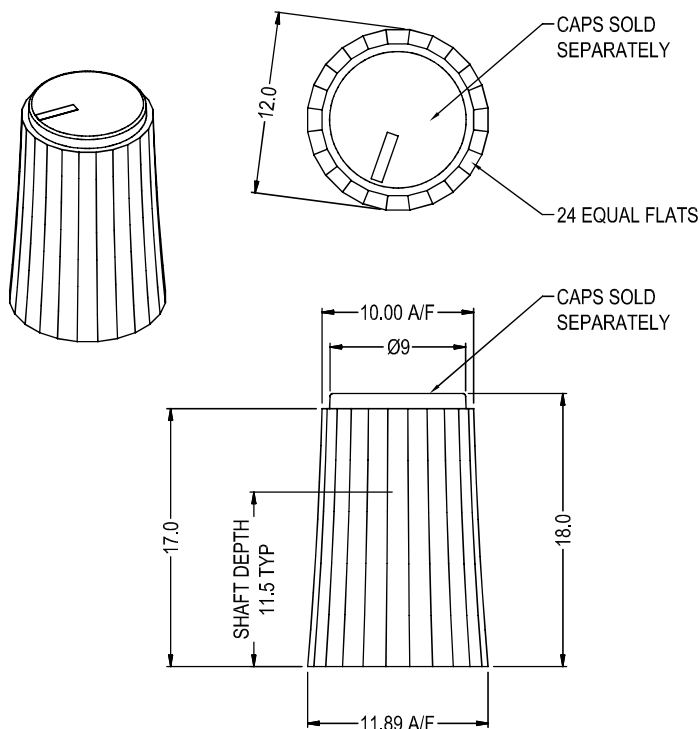

### KNOB DETAILS

VARIANTS KEY : CL1788??			
SHAFT KEY		COLOUR KEY	
1?	6mm SPLINE	?1	OPAQUE
2?	¼" D	?2	BLACK
3?	¼" SPLINE	?3	WHITE
4?	4mm D	?4	GREY
5?	6mm USA D	?5	GREEN
6?	6mm D	?6	YELLOW
		?7	RED
		?8	BLUE
		?9	BROWN

Example : CL178862 = K88 6mm D Black

#### Note:

Standard D Shaft - 5.0mm across D

USA D Shaft - 4.5mm across D