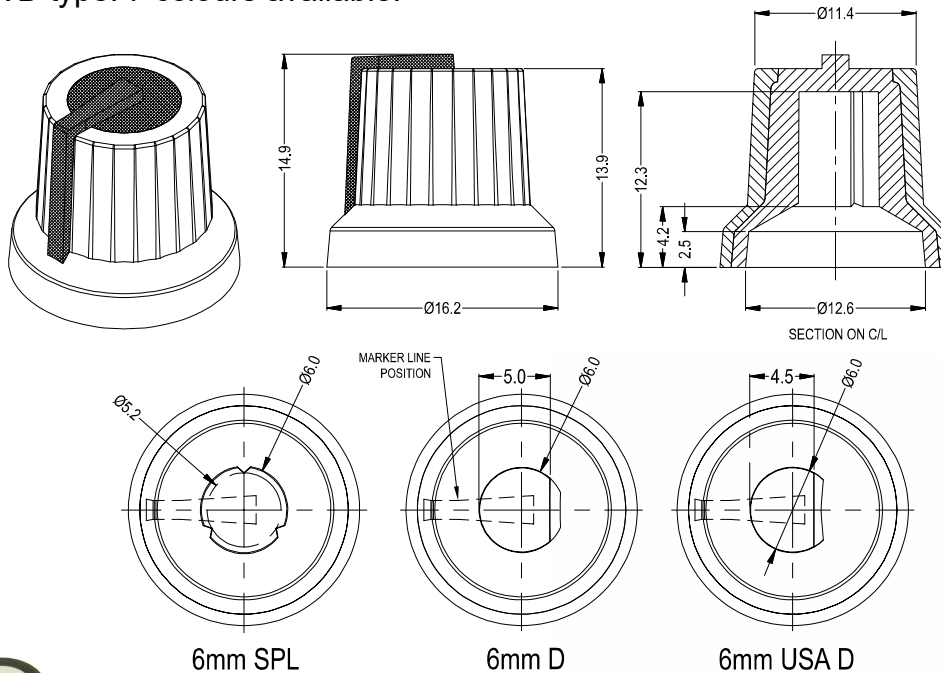

CLIFF

KNOB K87MAR

This is a soft touch knob with moulded coloured marker line and cap. Shaft size is 6mm splined or 6mm D or USA D type. 7 colours available.

CL170822CR - K87MAR BLACK/WHITE 6mm SPL
CL170822FR - K87MAR BLACK/WHITE 6mm USA D
CL170822BR - K87MAR BLACK/WHITE 6mm D

CL170823CR - K87MAR BLACK/RED 6mm SPL
CL170823BR - K87MAR BLACK/RED 6mm D

CL170825CR - K87MAR BLACK/GREY 6mm SPL
CL170825FR - K87MAR BLACK/GREY 6mm USA D
CL170825BR - K87MAR BLACK/GREY 6mm D

CL170826CR - K87MAR BLACK/YELLOW 6mm SPL
CL170826BR - K87MAR BLACK/YELLOW 6mm D

CL170827CR - K87MAR BLACK/BLUE 6mm SPL
CL170827BR - K87MAR BLACK/BLUE 6mm D

CL170828CR - K87MAR BLACK/GREEN 6mm SPL
CL170828BR - K87MAR BLACK/GREEN 6mm D

CL170829CR - K87MAR BLACK/ORANGE 6mm SPL