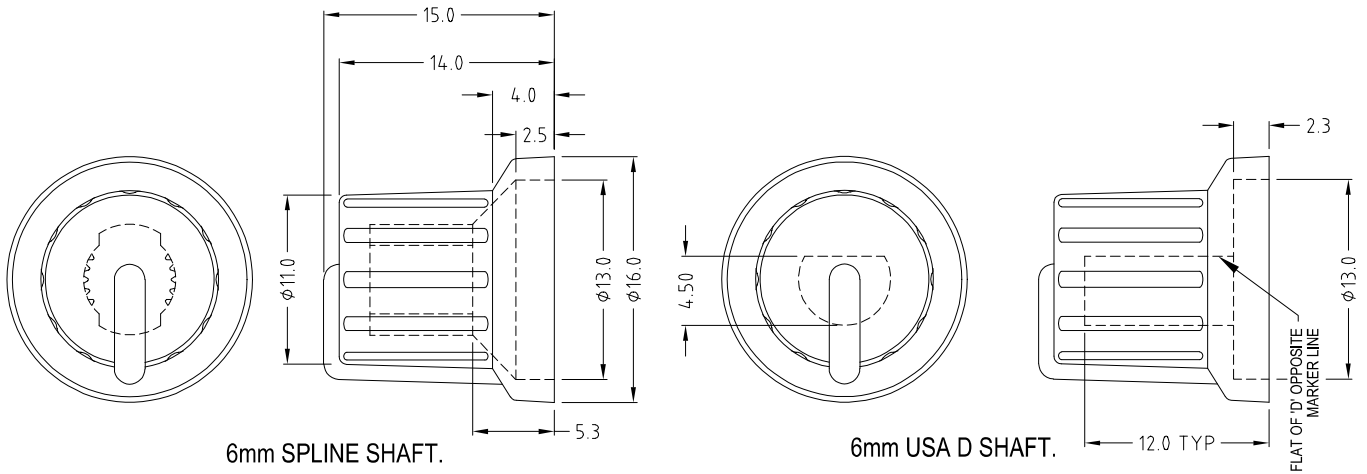

CLIFF

KNOB K86R

This is a soft touch knob with moulded coloured marker line with 6mm splined shaft or 6mm USA -D- shaft.

FC72601S - K86R BLACK/WHITE SPLINED
FC72601D - K86R BLACK/WHITE -D-

FC72602S - K86R BLACK/RED SPLINED

FC72603S - K86R BLACK/BLEUE SPLINED

FC72604S - K86R BLACK/GREEN SPLINED

FC72605S - K86R BLACK/YELLOW SPLINED

FC72606S - K86R BLACK/GREY SPLINED