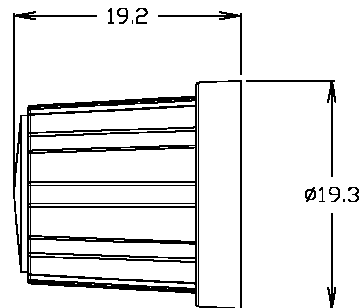

CLIFF

KNOB K21

Knob available in various shaft sizes and cap colours.

Shaft depth 13.8mm

| Knob Details | Part No. |
|------------------------------|----------|
| Knob K21 Black 4mm Screw Fix | CL178881 |
| Knob K21 Black 6mm Splined | CL178882 |
| Knob K21 Black 6mm D shaft | CL178883 |
| Knob K21 Black 6mm Screw Fix | CL178884 |
| Knob K21 Black ¼" D shaft | CL178886 |
| Knob K21 Black ¼" Screw Fix | CL178887 |

Knob body and cap are supplied separately.

| Caps for K21 | Part No. |
|-------------------------|----------|
| Black | CL1730 |
| Black with marker line | CL1764 |
| Black with marker dot | CL1745 |
| White | CL1732 |
| White with marker line | CL1766 |
| White with marker dot | CL1746 |
| Grey | CL1736 |
| Grey with marker line | CL1770 |
| Grey with marker dot | CL1750 |
| Green | CL1742 |
| Green with marker line | CL1776 |
| Green with marker dot | CL1755 |
| Yellow | CL1738 |
| Yellow with marker line | CL1772 |
| Yellow with marker dot | CL1752 |
| Red | CL1734 |
| Red with marker line | CL1768 |
| Red with marker dot | CL1748 |
| Blue | CL1740 |
| Blue with marker line | CL1774 |
| Blue with marker dot | CL1754 |
| Orange | CL1744 |
| Orange with marker line | CL1769 |
| Orange with marker dot | CL1761 |