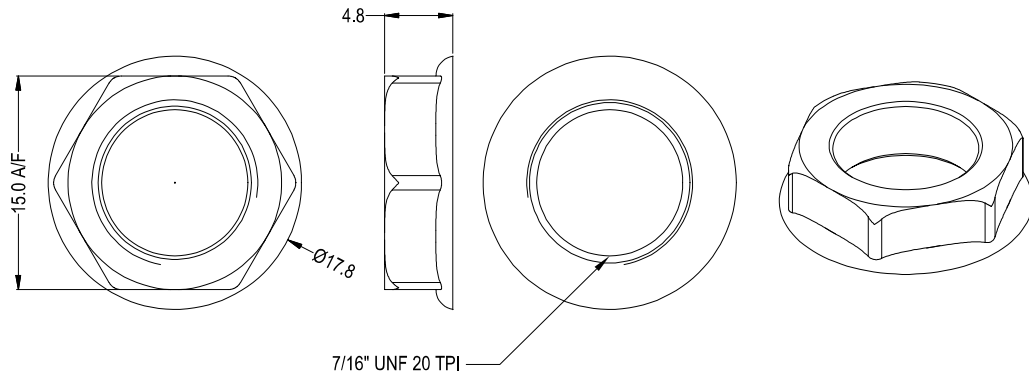

CLIFF

JACK SOCKET COLOURED NUTS

Nylon coloured nuts for use with our range of S2 6.35mm Jack Sockets.

CL1408 - BLACK NUT FOR S2 JACK SOCKET

CL1409 - WHITE NUT FOR S2 JACK SOCKET

CL1410 - GREY NUT FOR S2 JACK SOCKET

CL1412 - BLUE NUT FOR S2 JACK SOCKET

CL1414 - GREEN NUT FOR S2 JACK SOCKET

CL1416 - RED NUT FOR S2 JACK SOCKET

CL1420 - YELLOW NUT FOR S2 JACK SOCKET