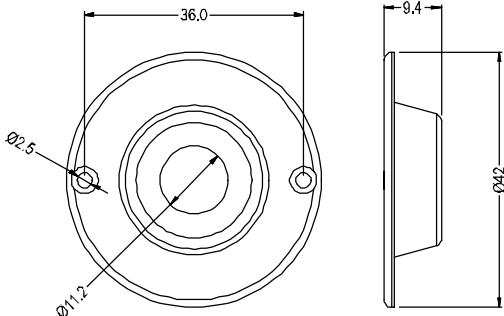

JACK SOCKETS ACCESSORIES

JACK SOCKET ACCESSORIES

FCR14422 - EMI / RFI SCREEN FOR S2 6.35mm JACK SOCKETS

CL14423 - EMI / RFI SCREEN FOR S1 6.35mm JACK SOCKETS

FCR14426 - EMI / RFI SCREEN FOR S1 6.35mm JACK SOCKETS

CL14218 - BLACK COMBINED NUT/BEZEL FOR S4 TYPE JACK SOCKET

CL14218GY - GREY COMBINED NUT/BEZEL FOR S4 TYPE JACK SOCKET

CL1396 - RECESS PLATE TO ALLOW FLUSH MOUNTING OF 6.35mm JACK SOCKETS

© CLIFF11/17 ISS.1