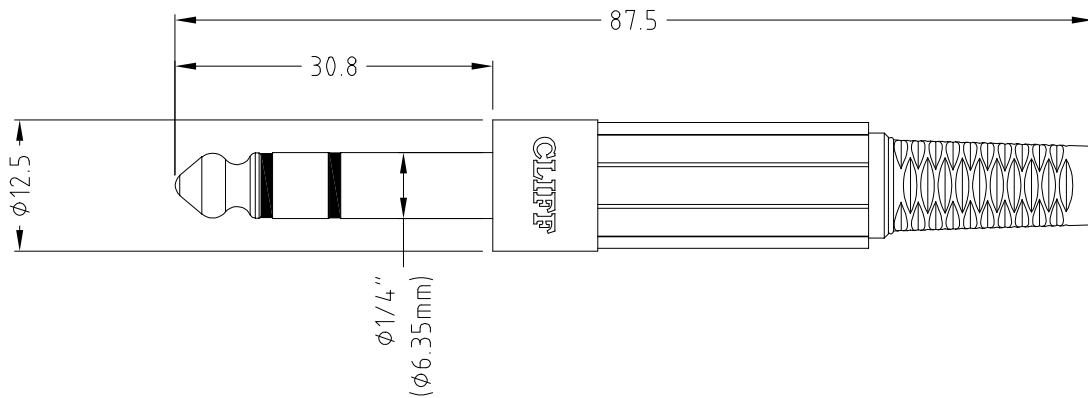

CLIFF

STEREO JACK PLUG

FM1026 - 1/4" unscreened stereo Jack Plug. Plastic body with cable strain relief.
Maximum cable diameter $\text{\O}6.0\text{mm}$