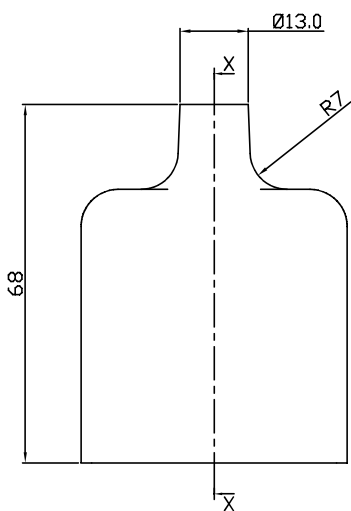

## PVC BOOT

A safety boot for use with power sockets. Made from soft PVC.

Part No: **CL1919Z**

ISOMETRIC VIEW