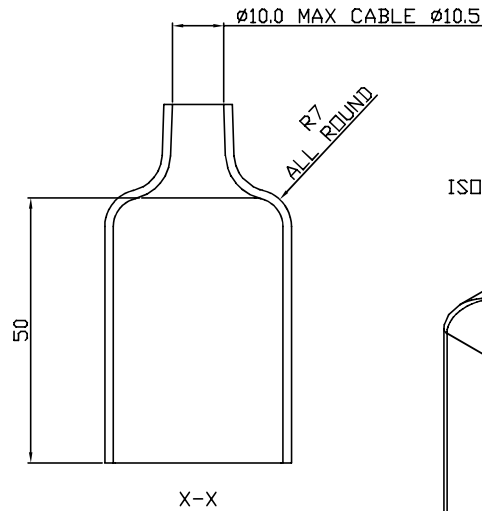

## PVC BOOT

A safety boot for use with power sockets. Made from soft PVC.

Part No: **CL1919Z**

ISOMETRIC VIEW