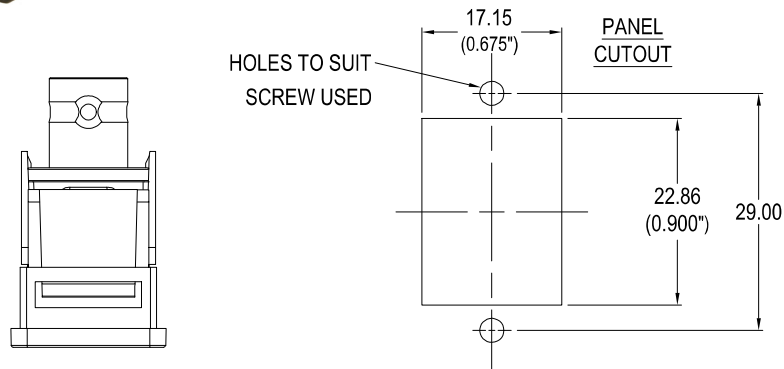

CLIFF

SLIM BNC 75 Ohm FRONT MOUNTING FEEDTHROUGH CONNECTOR

3x HOLE VARIANTS
Ø3.2mm CSK 90° x Ø5.85
'X' PLAIN Ø2.5 HOLES
'X1' PLAIN Ø3.2 HOLES

VARIANTS

Part No.

- CP30638** SLIM BNC 75Ω Black plastic frame, CSK holes
CP30638X SLIM BNC 75Ω Black plastic frame, Ø2.5 PLAIN holes
CP30638X1 SLIM BNC 75Ω Black plastic frame, Ø3.2 PLAIN holes

Feedthrough Features

- Fits standard rectangular cutout.
- Various hole mounting options.
- No soldering or punch termination. Use standard cable for each connector style.
- Low rear profile.

Material:

1. SLIM Frame: Polyamide UL94 V2
2. BNC Frame: ABS UL94 V2
3. BNC Body: Brass - Nickel Plated
4. BNC Centre: Brass - Copper Plated
5. BNC Insulator: PP UL94 V2