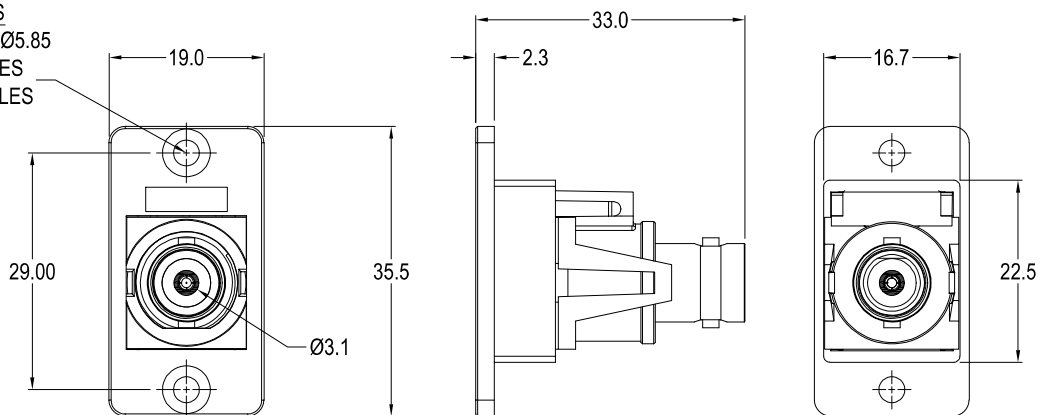

CLIFF

SLIM BNC 75 Ohm FRONT MOUNTING FEEDTHROUGH CONNECTOR

3x HOLE VARIANTS
Ø3.2mm CSK 90° x Ø5.85
'X' PLAIN Ø2.5 HOLES
'X1' PLAIN Ø3.2 HOLES

VARIANTS

Part No.

- CP30638** SLIM BNC 75Ω Black plastic frame, CSK holes
CP30638X SLIM BNC 75Ω Black plastic frame, Ø2.5 PLAIN holes
CP30638X1 SLIM BNC 75Ω Black plastic frame, Ø3.2 PLAIN holes

Feedthrough Features

- Fits standard rectangular cutout.
- Various hole mounting options.
- No soldering or punch termination. Use standard cable for each connector style.
- Low rear profile.

Material:

1. SLIM Frame: Polyamide UL94 V2
2. BNC Frame: ABS UL94 V2
3. BNC Body: Brass - Nickel Plated
4. BNC Centre: Brass - Copper Plated
5. BNC Insulator: PP UL94 V2