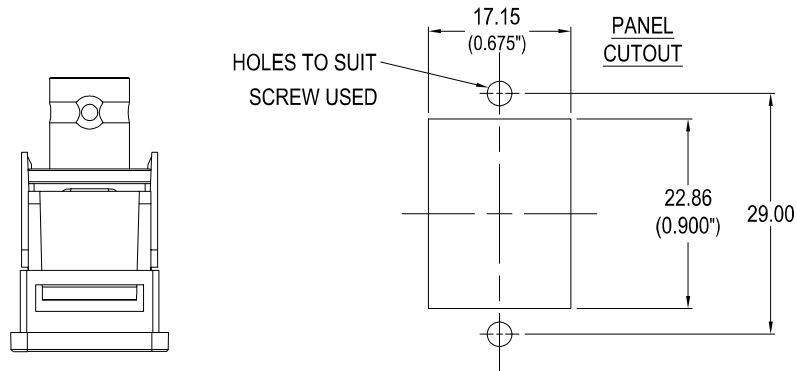

## SLIM BNC 50 Ohm FRONT MOUNTING FEEDTHROUGH CONNECTOR

3x HOLE VARIANTS  
Ø3.2mm CSK 90° x Ø5.85  
'X' PLAIN Ø2.5 HOLES  
'X1' PLAIN Ø3.2 HOLES

### Feedthrough Features

- Fits standard rectangular cutout.
- Various hole mounting options.
- No soldering or punch termination. Use standard cable for each connector style.
- Low rear profile.