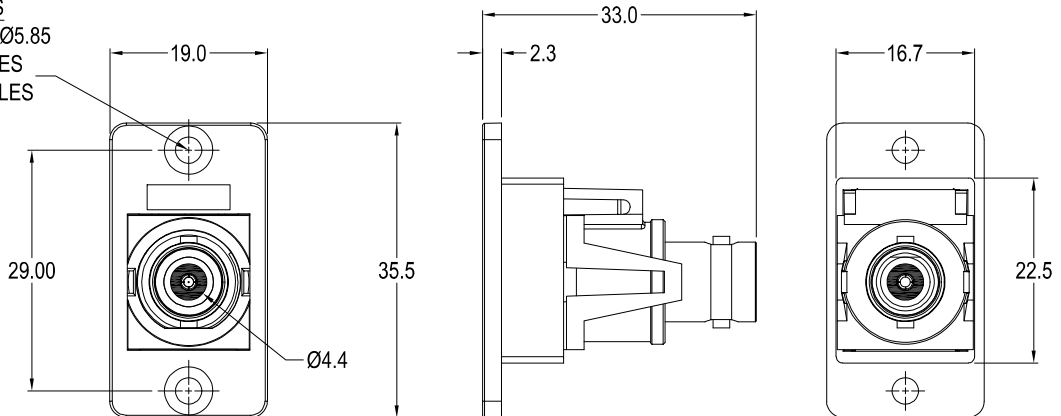

## SLIM BNC 50 Ohm FRONT MOUNTING FEEDTHROUGH CONNECTOR

3x HOLE VARIANTS  
Ø3.2mm CSK 90° x Ø5.85  
'X' PLAIN Ø2.5 HOLES  
'X1' PLAIN Ø3.2 HOLES

### VARIANTS

Part No.

- |                  |  |
|------------------|--|
| <b>CP30637</b>   | SLIM BNC 50Ω Black plastic frame, CSK holes        |
| <b>CP30637X</b>  | SLIM BNC 50Ω Black plastic frame, Ø2.5 PLAIN holes |
| <b>CP30637X1</b> | SLIM BNC 50Ω Black plastic frame, Ø3.2 PLAIN holes |

### Feedthrough Features

- Fits standard rectangular cutout.
- Various hole mounting options.
- No soldering or punch termination. Use standard cable for each connector style.
- Low rear profile.