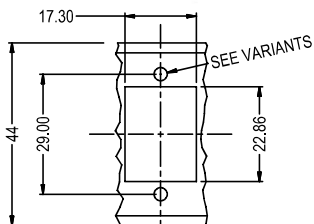

CLIFF

1U SLIM PANELS

16 rectangular holes with cable bar
Material: Steel, black powder coat finish.

HOLE DETAIL
(16x POSITIONS)

Variants - Fixing Hole

- CP30158 - Plain Ø3.20
- CP30159 - Threaded M3x0.50
- CP30160 - Threaded #4-40 UNC

20 rectangular holes with cable bar
Material: Steel, black powder coat finish.

HOLE DETAIL
(20x POSITIONS)

Variants - Fixing Hole

- CP30161 - Plain Ø3.20
- CP30162 - Threaded M3x0.50
- CP30163 - Threaded #4-40 UNC