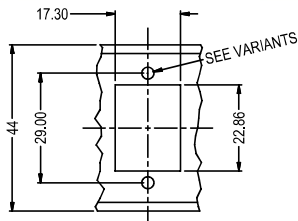

CLIFF

1U SLIM PANELS

16 rectangular holes with cable bar
Material: Steel, black powder coat finish.

HOLE DETAIL
(16x POSITIONS)

Variants - Fixing Hole

- CP30158 - Plain Ø3.20
- CP30159 - Threaded M3x0.50
- CP30160 - Threaded #4-40 UNC

20 rectangular holes with cable bar
Material: Steel, black powder coat finish.

HOLE DETAIL
(20x POSITIONS)

Variants - Fixing Hole

- CP30161 - Plain Ø3.20
- CP30162 - Threaded M3x0.50
- CP30163 - Threaded #4-40 UNC