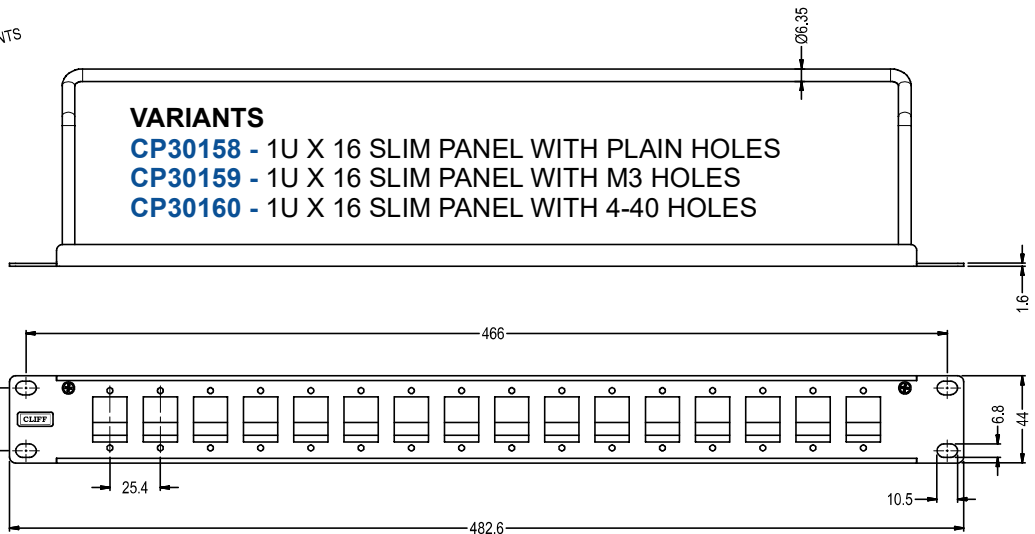

CLIFF

1U SLIM PANELS

16 rectangular holes with cable bar
Material: Steel, black powder coat finish.

HOLE DETAIL
(16x POSITIONS)

Variants - Fixing Hole

- CP30158 - Plain Ø3.20
- CP30159 - Threaded M3x0.50
- CP30160 - Threaded #4-40 UNC

20 rectangular holes with cable bar
Material: Steel, black powder coat finish.

HOLE DETAIL
(20x POSITIONS)

Variants - Fixing Hole

- CP30161 - Plain Ø3.20
- CP30162 - Threaded M3x0.50
- CP30163 - Threaded #4-40 UNC