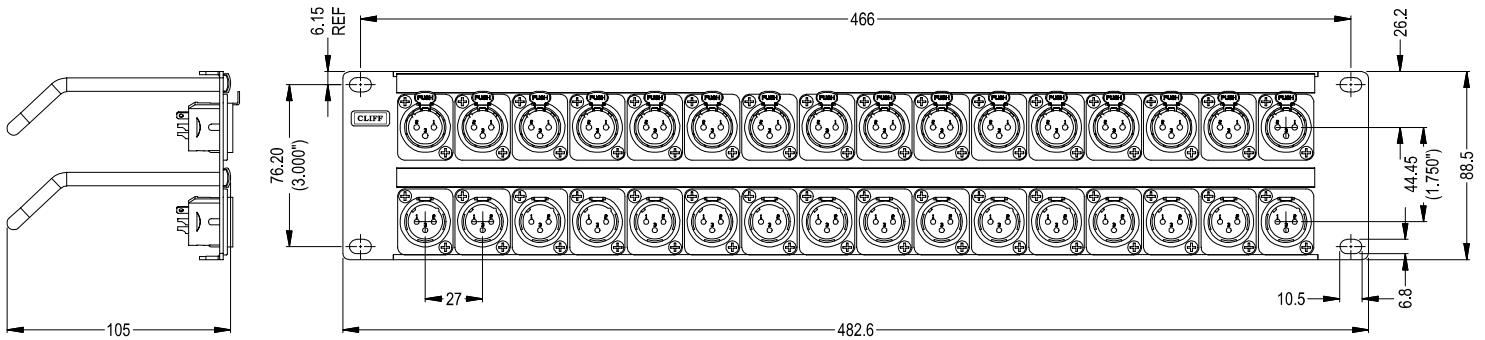

CLIFF

LOADED 2U PANELS

32 holes of Ø24mm with cable bars and label strips
Material: Steel, black powder coat finish.

Part No:
CP30192

Loaded 2U Panel. 16 x 3 Pole Female XLR socket
and 16 x 3 Pole Male XLR socket