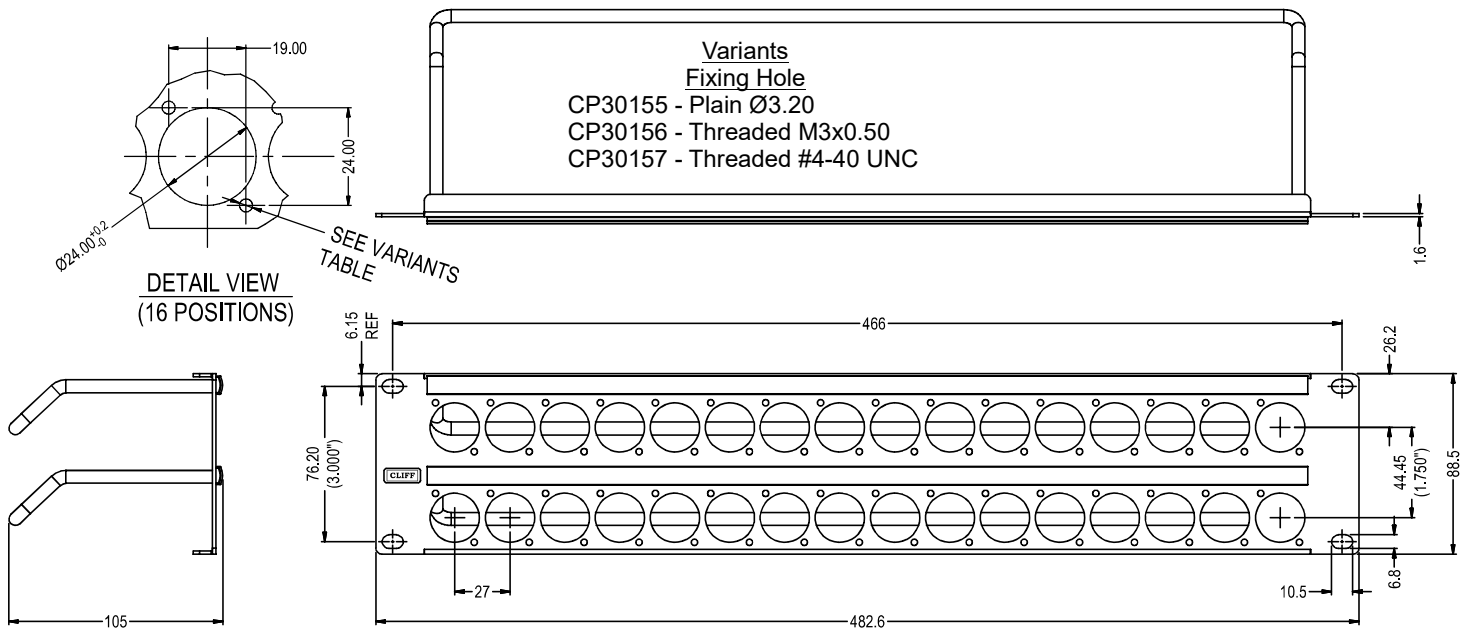

CLIFF

2U PANELS

32 holes of Ø24mm with cable bars and label strips
 Material: Steel, black powder coat finish.

VARIANTS

- CP30155 - 2U PANEL WITH PLAIN HOLES**
- CP30156 - 2U PANEL WITH M3 HOLES**
- CP30157 - 2U PANEL WITH 4-40 HOLES**