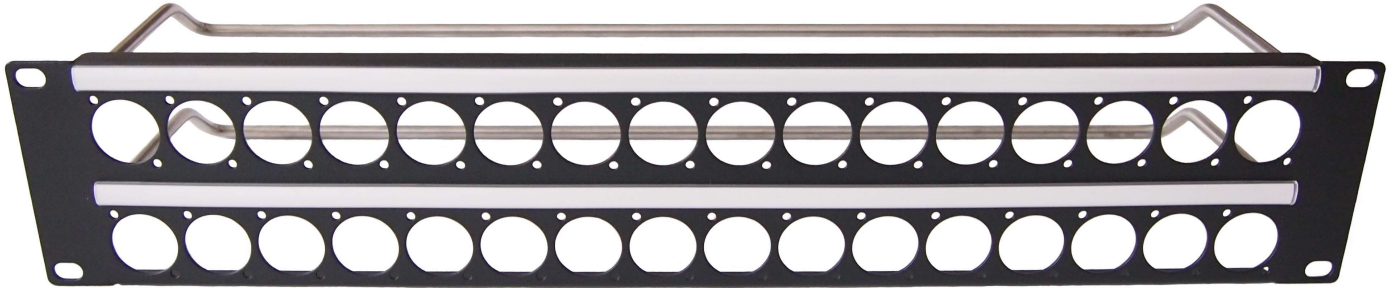

CLIFF

2U PANELS

32 holes of Ø24mm with cable bars and label strips
 Material: Steel, black powder coat finish.

VARIANTS

- CP30155 - 2U PANEL WITH PLAIN HOLES**
- CP30156 - 2U PANEL WITH M3 HOLES**
- CP30157 - 2U PANEL WITH 4-40 HOLES**