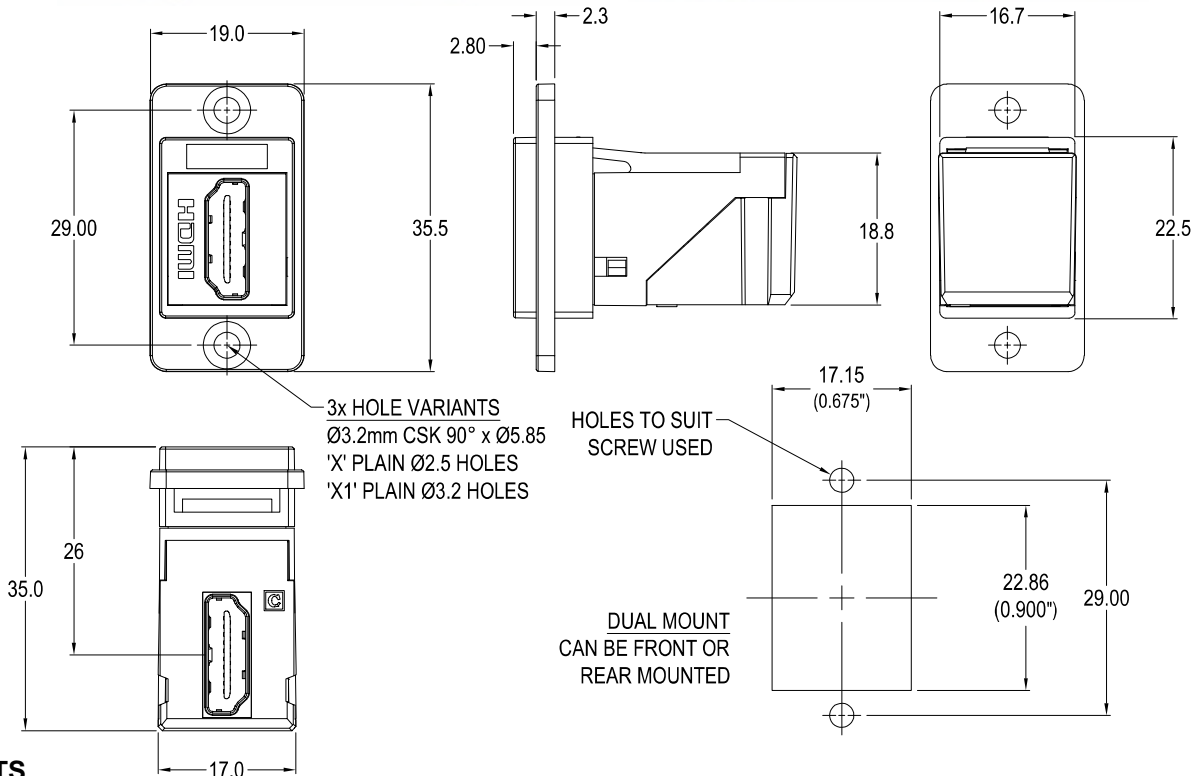

DUALSLIM HDMI FEMALE - FEMALE RIGHT ANGLE FEEDTHROUGH CONNECTOR

Can be front or rear mounted in the panel

VARIANTS

Part No.

CP30753

RAFT DUALSLIM HDMI F-F Black plastic frame, CSK holes

CP30753X

RAFT DUALSLIM HDMI F-F Black plastic frame, Ø2.5 PLAIN holes

CP30753X1

RAFT DUALSLIM HDMI F-F Black plastic frame, Ø3.2 PLAIN holes

Feedthrough Features

- Fits standard rectangular cutout.
- Front or rear mounting through the panel.
- Various hole mounting options.
- No soldering or punch termination. Use standard cable for each connector style.
- Low rear profile.
- 90° or right angle rear cable entry.

Material:

1. Insert: ABS UL94-V2
2. Plastic Frame: Polyamide UL94-V2
3. Shell: Gold plated
4. Contacts: Gold Plated

General:

Please note: Functionality is affected by cable quality, length and cable wiring configuration.