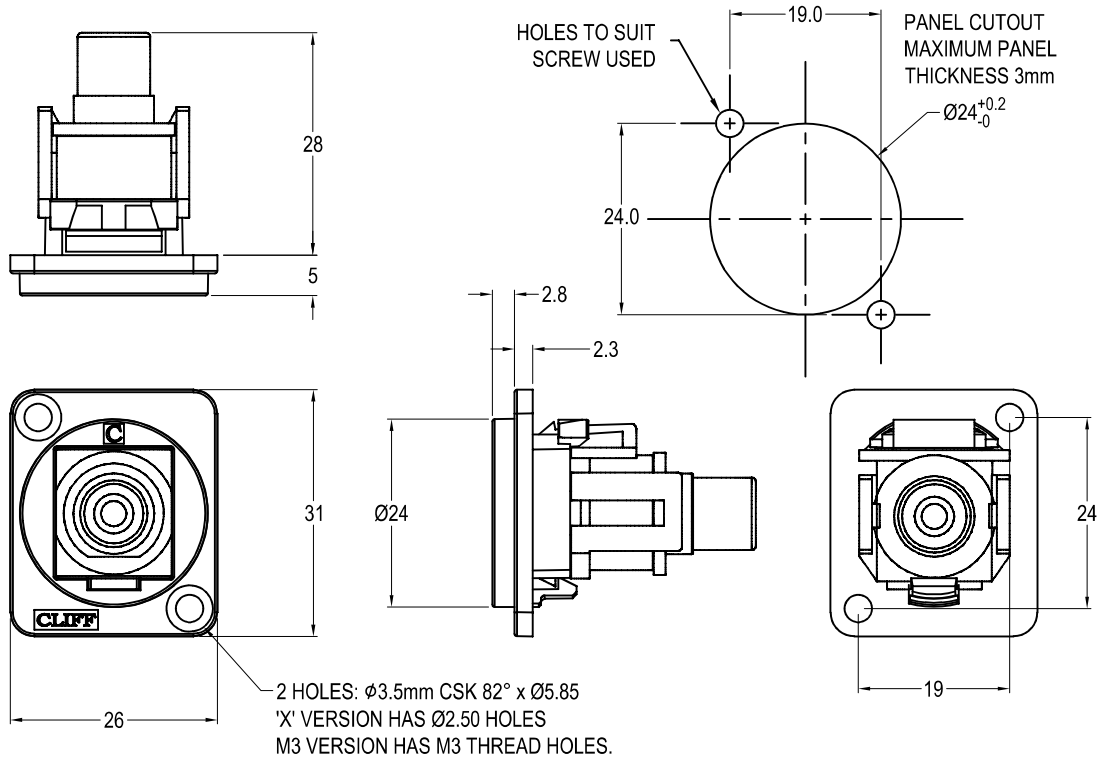

CLIFF

RCA PHONO FEEDTHROUGH CONNECTOR

Feedthrough Features

- Fits standard XLR Ø24mm cutout.
- No soldering or punch termination. Use standard cable for each connector style.
- Front or rear mounted.
- Low rear profile

General:

Please note: Functionality is affected by cable quality, length and cable wiring configuration.

Material:

1. Contacts: gold plating over nickel
2. Plastic Frame: Polyamide UL94 V-2
3. Metal Frame: Diecast, Black or Nickel plated

Other models available:

Part No.

CP30231	White RCA Phono Black plastic frame, CSK holes
CP30231M	White RCA Phono Nickel plated metal frame, CSK holes
CP30231M3	White RCA Phono Nickel plated metal frame, M3 holes
CP30231MB	White RCA Phono Black metal frame, CSK holes
CP30231M3B	White RCA Phono Black metal frame, M3 holes
CP30231X	White RCA Phono Black plastic frame, PLAIN holes