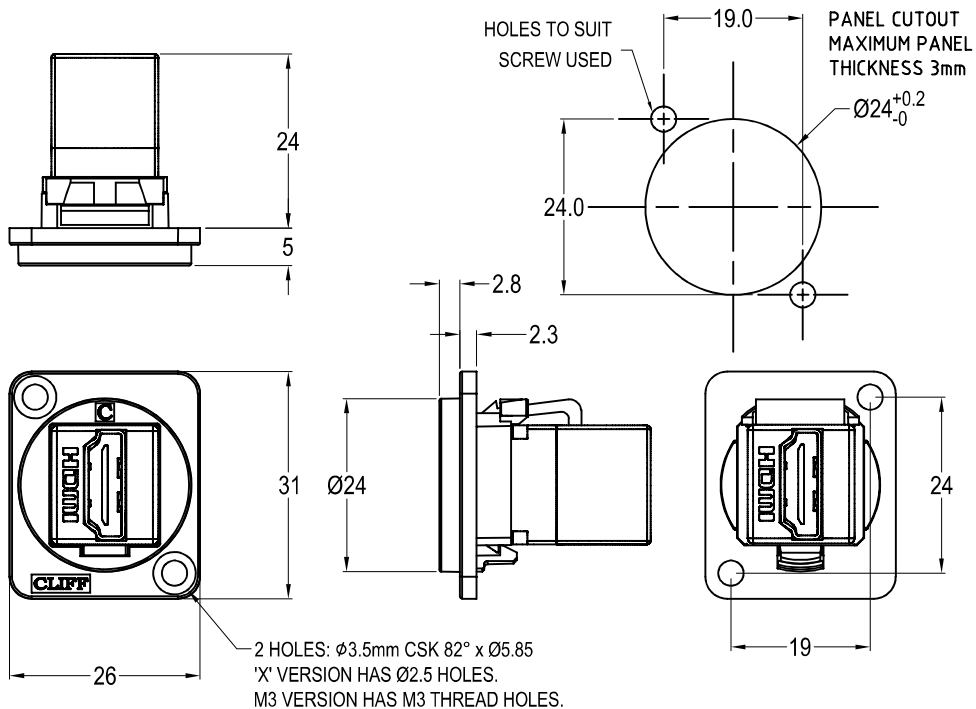

CLIFF

HDMI FEMALE - FEMALE FEEDTHROUGH CONNECTOR

Feedthrough Features

- Fits standard XLR Ø24mm cutout.
- No soldering or punch termination. Use standard cable for each connector style.
- Front or rear mounted.
- Low rear profile

General:

Please note: Functionality is affected by cable quality, length and cable wiring configuration.

Material:

1. Insert: ABS UL94 HB
2. Plastic Frame: Polyamide UL94 V2
3. Metal Frame: Diecast, Black or Nickel plated
4. Shell: Gold plated
5. Contacts: Gold Plated