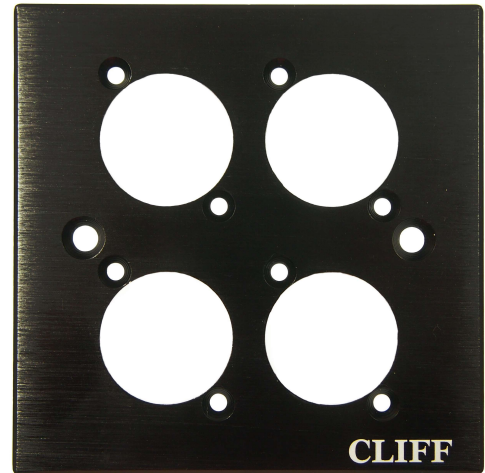

CLIFF

4 WAY FACEPLATE

A brushed aluminium faceplate with mounting holes for 4 connectors. Supplied with or without logo. Finish is black colour.

CP30500 - 4 WAY FACEPLATE - PLAIN

CP30500C - 4 WAY FACEPLATE - CLIFF