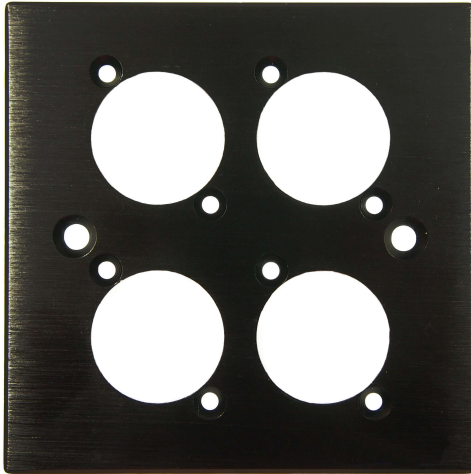

CLIFF

4 WAY FACEPLATE

A brushed aluminium faceplate with mounting holes for 4 connectors. Supplied with or without logo. Finish is black colour.

CP30500 - 4 WAY FACEPLATE - PLAIN

CP30500C - 4 WAY FACEPLATE - CLIFF