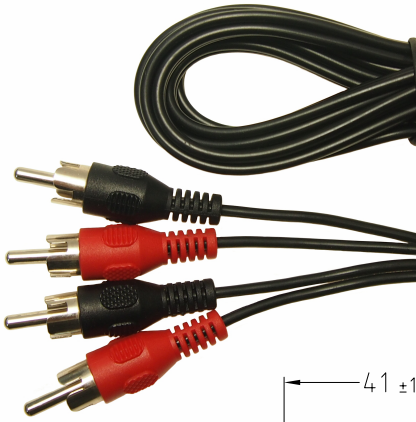

CLIFF

RCA PHONO CABLES

VARIANTS

- FCR719911** - RCA DUAL PHONO - MALE TO MALE 1m
- FCR719912** - RCA DUAL PHONO - MALE TO MALE 2m

VARIANTS

- FCR719921** - DUAL RCA TO 3.5mm JACK 1m
- FCR719922** - DUAL RCA TO 3.5mm JACK 2m