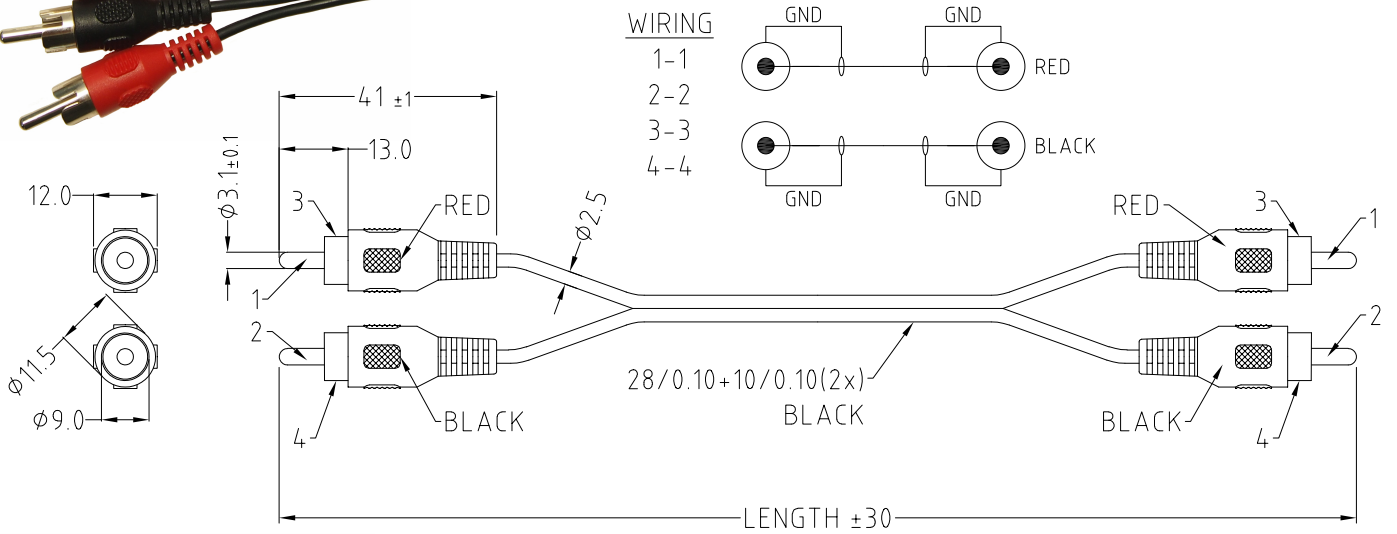

CLIFF

RCA PHONO CABLES

VARIANTS

- FCR719911** - RCA DUAL PHONO - MALE TO MALE 1m
- FCR719912** - RCA DUAL PHONO - MALE TO MALE 2m

VARIANTS

- FCR719921** - DUAL RCA TO 3.5mm JACK 1m
- FCR719922** - DUAL RCA TO 3.5mm JACK 2m