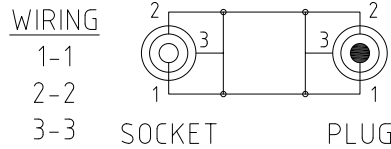

### VARIANTS

**FCR719902** - 3.5mm PLUG TO 3.5mm INLINE SOCKET 2m

**FCR719903** - 3.5mm PLUG TO 3.5mm INLINE SOCKET 3m

**FCR719905** - 3.5mm PLUG TO 3.5mm INLINE SOCKET 5m