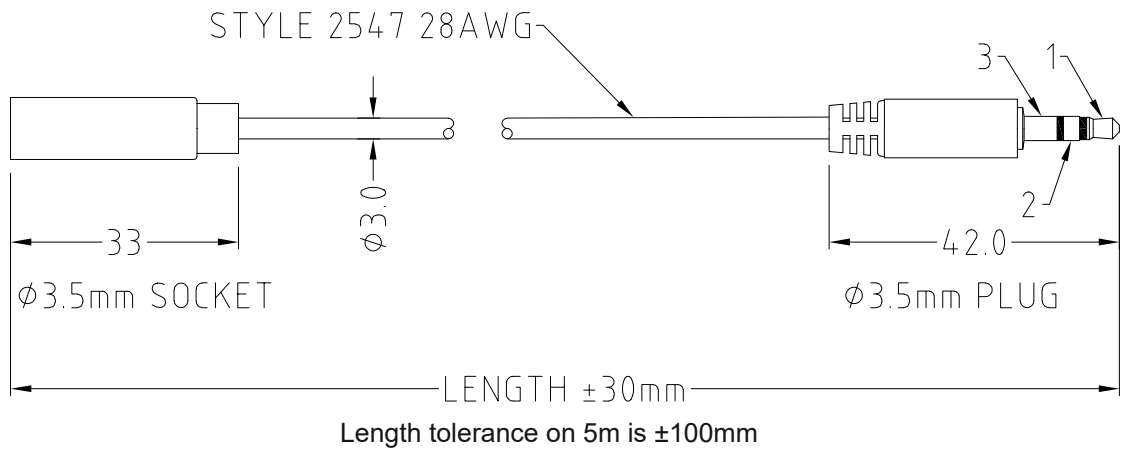

## JACK PLUG LEADS

### VARIANTS

**FCR719902** - 3.5mm PLUG TO 3.5mm INLINE SOCKET 2m

**FCR719903** - 3.5mm PLUG TO 3.5mm INLINE SOCKET 3m

**FCR719905** - 3.5mm PLUG TO 3.5mm INLINE SOCKET 5m

### VARIANTS

**FCR719935** - 6.35mm PLUG TO 6.35mm INLINE SOCKET 5m