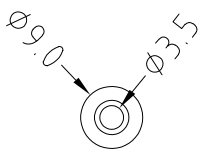

## JACK PLUG LEADS

### VARIANTS

**FCR719902** - 3.5mm PLUG TO 3.5mm INLINE SOCKET 2m

**FCR719903** - 3.5mm PLUG TO 3.5mm INLINE SOCKET 3m

**FCR719905** - 3.5mm PLUG TO 3.5mm INLINE SOCKET 5m

### VARIANTS

**FCR719935** - 6.35mm PLUG TO 6.35mm INLINE SOCKET 5m