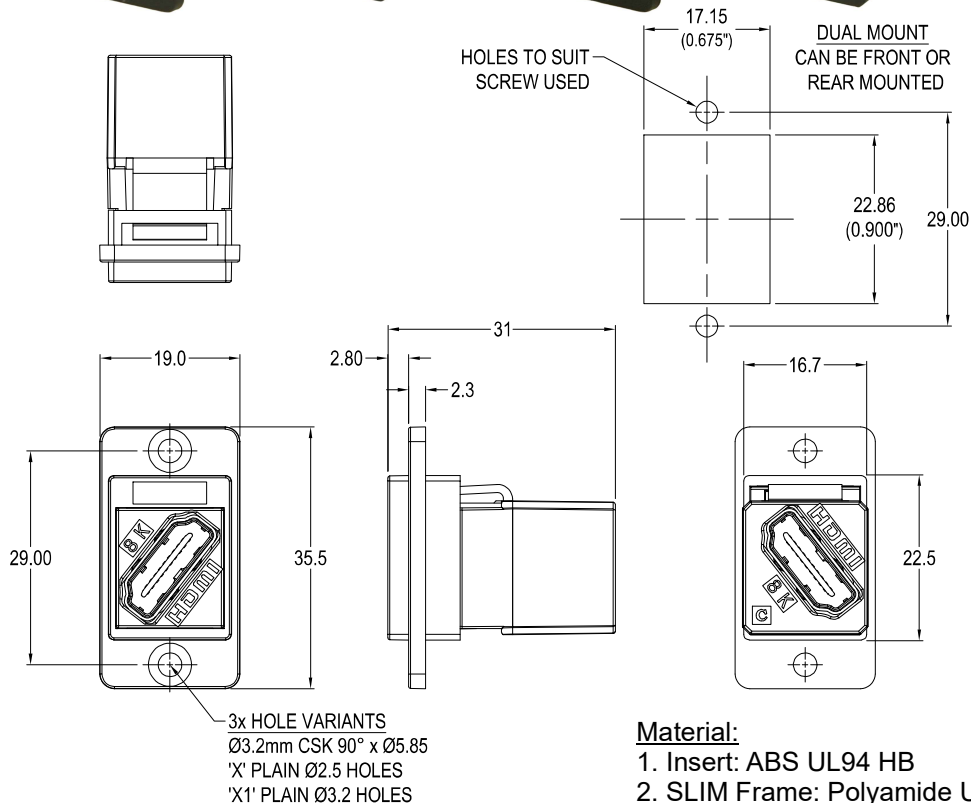

CLIFF

DUALSLIM 8K HDMI FEMALE - FEMALE FEEDTHROUGH CONNECTOR

Can be front or rear mounted in the panel

VARIANTS

Part No.

- CP30788** DUALSLIM 8K HDMI F-F Black plastic frame, CSK holes
CP30788X DUALSLIM 8K HDMI F-F Black plastic frame, Ø2.5 PLAIN holes
CP30788X1 DUALSLIM 8K HDMI F-F Black plastic frame, Ø3.2 PLAIN holes

Feedthrough Features

- Fits standard rectangular cutout.
- Front or rear mounting through the panel.
- Various hole mounting options.
- No soldering or punch termination. Use standard cable for each connector style.
- Low rear profile.

General:

Please note: Functionality is affected by cable quality, length and cable wiring configuration.
8K equipment and cables required to achieve 8K resolutions.

Material:

1. Insert: ABS UL94 HB
2. SLIM Frame: Polyamide UL94 V2
3. Shell: Gold plated
4. Contacts: Gold Plated