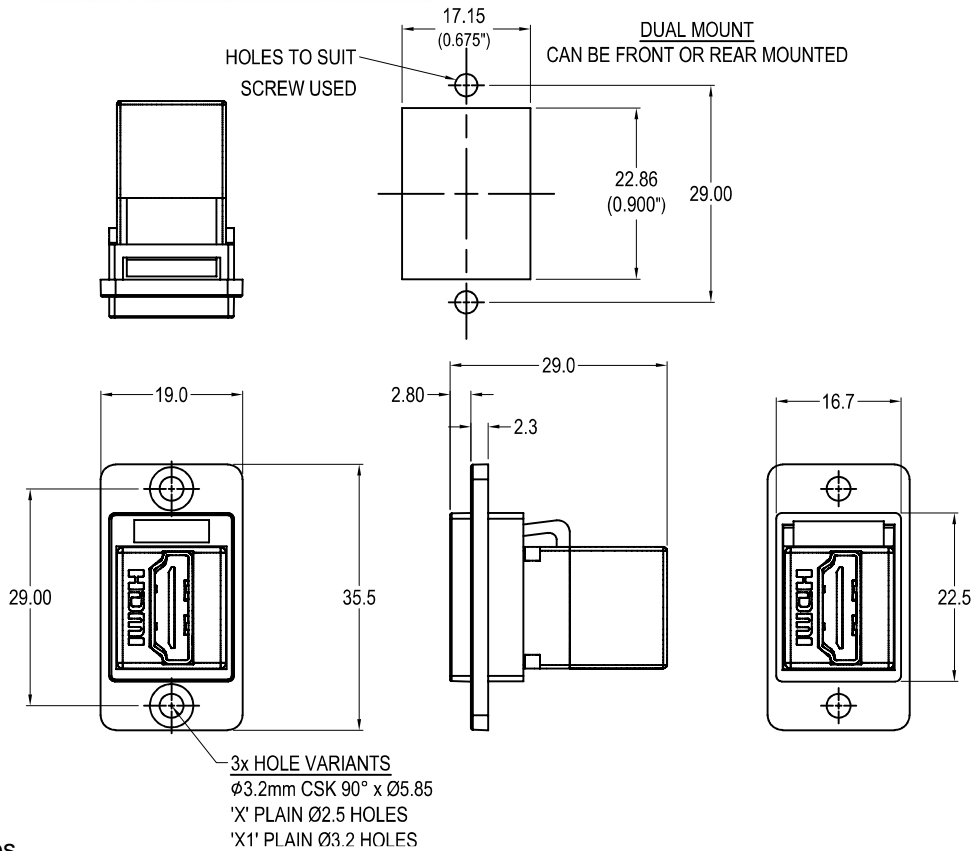

# DUALSLIM HDMI FEMALE - FEMALE FEEDTHROUGH CONNECTOR

Can be front or rear mounted in the panel

### Feedthrough Features

- Fits standard rectangular cutout.
- Front or rear mounting through the panel.
- Various hole mounting options.
- No soldering or punch termination. Use standard cable for each connector style.
- Low rear profile.

#### Material:

1. Insert: ABS UL94 HB
2. Plastic Frame: Polyamide UL94 V2
3. Shell: Gold plated
4. Contacts: Gold Plated