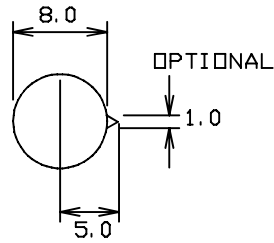

CLIFF

4mm PANEL SOCKET S14

PANEL MOUNTING HOLE

Rated 30V AC, 60V DC, 10A maximum.

CL1450
4mm PANEL SKT S14 BLK + NUT

CL1458
4mm PANEL SKT S14 GREY + NUT

CL1452
4mm PANEL SKT S14 RED + NUT

CL1460
4mm PANEL SKT S14 GREEN + NUT