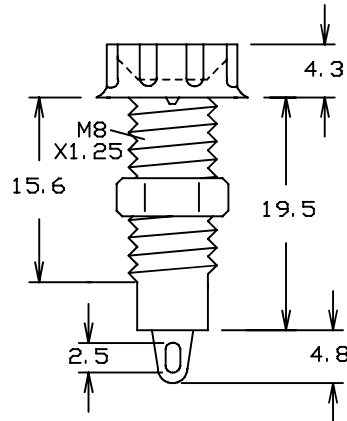

CLIFF

4mm PANEL SOCKET S14

PANEL MOUNTING HOLE

Rated 30V AC, 60V DC, 10A maximum.

CL1450
4mm PANEL SKT S14 BLK + NUT

CL1458
4mm PANEL SKT S14 GREY + NUT

CL1452
4mm PANEL SKT S14 RED + NUT

CL1460
4mm PANEL SKT S14 GREEN + NUT

CL1454
4mm PANEL SKT S14 YELLOW + NUT

CL1462
4mm PANEL SKT S14 BROWN +NUT

CL1456
4mm PANEL SKT S14 BLUE + NUT

CL1464
4mm PANEL SKT S14 WHITE + NUT