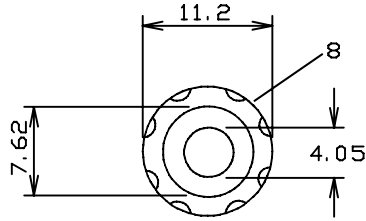

CLIFF

4mm PANEL SOCKET S14

PANEL MOUNTING HOLE

Rated 30V AC, 60V DC, 10A maximum.

CL1450
4mm PANEL SKT S14 BLK + NUT

CL1458
4mm PANEL SKT S14 GREY + NUT

CL1452
4mm PANEL SKT S14 RED + NUT

CL1460
4mm PANEL SKT S14 GREEN + NUT