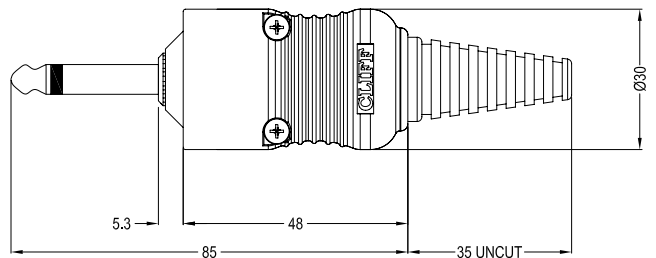

CLIFF

CLIFFCON™ JUMBOJACK

Cliffcon™ Jumbojack offers a solution to the problem of connecting large section cables to conventional ¼" jack plugs.

There are applications in professional sound installations, where it is necessary to link equipment with low resistance cables. Such cables tend to have large cross section conductors, and can have diameters up to 15mm. Connecting such cables to conventional jack plugs is difficult, due to the mismatch of size.

Cliffcon™ Jumbojack addresses this problem. It allows large diameter cable to be connected to conventional ¼" jack plug contacts, and has large / secure screw type cable clamps, to keep the cable in place. The cable grommet is useable up to Ø12.5mm. For Ø15mm, discard the grommet.

Mono Straight Type - CL2075

Stereo Straight Type - CL2075S

Mono 90° Type - CL2076

Stereo 90° Type - CL2076S

For further information, contact: sales@cliffuk.co.uk

Cliff Electronic Components Limited,

76 Holmethorpe Avenue, Holmethorpe Ind. Estate,
Redhill, Surrey RH1 2PF U.K.