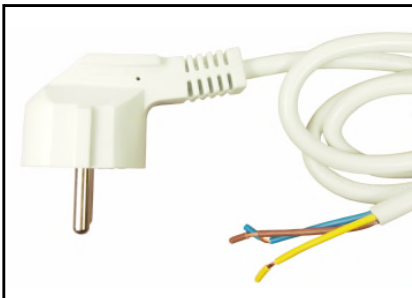

CLIFF

SCHUKO / EURO LEADS

FCR72041 - RIGHT ANGLE SCHUKO TO IEC PLUG.
2.5m CABLE. COLOUR - BLACK

FCR72042 - RIGHT ANGLE SCHUKO TO RIGHT ANGLE
IEC PLUG. 2.5m CABLE. COLOUR - BLACK

FCR72043 - 2 PIN EURO LEAD. 2m CABLE.
COLOUR - BLACK

FCR72044 - RIGHT ANGLE SCHUKO TO FREE END.
2m CABLE. COLOUR - WHITE

FCR72045 - 2 PIN EURO EXTENSION LEAD. 3m CABLE.
COLOUR - BLACK